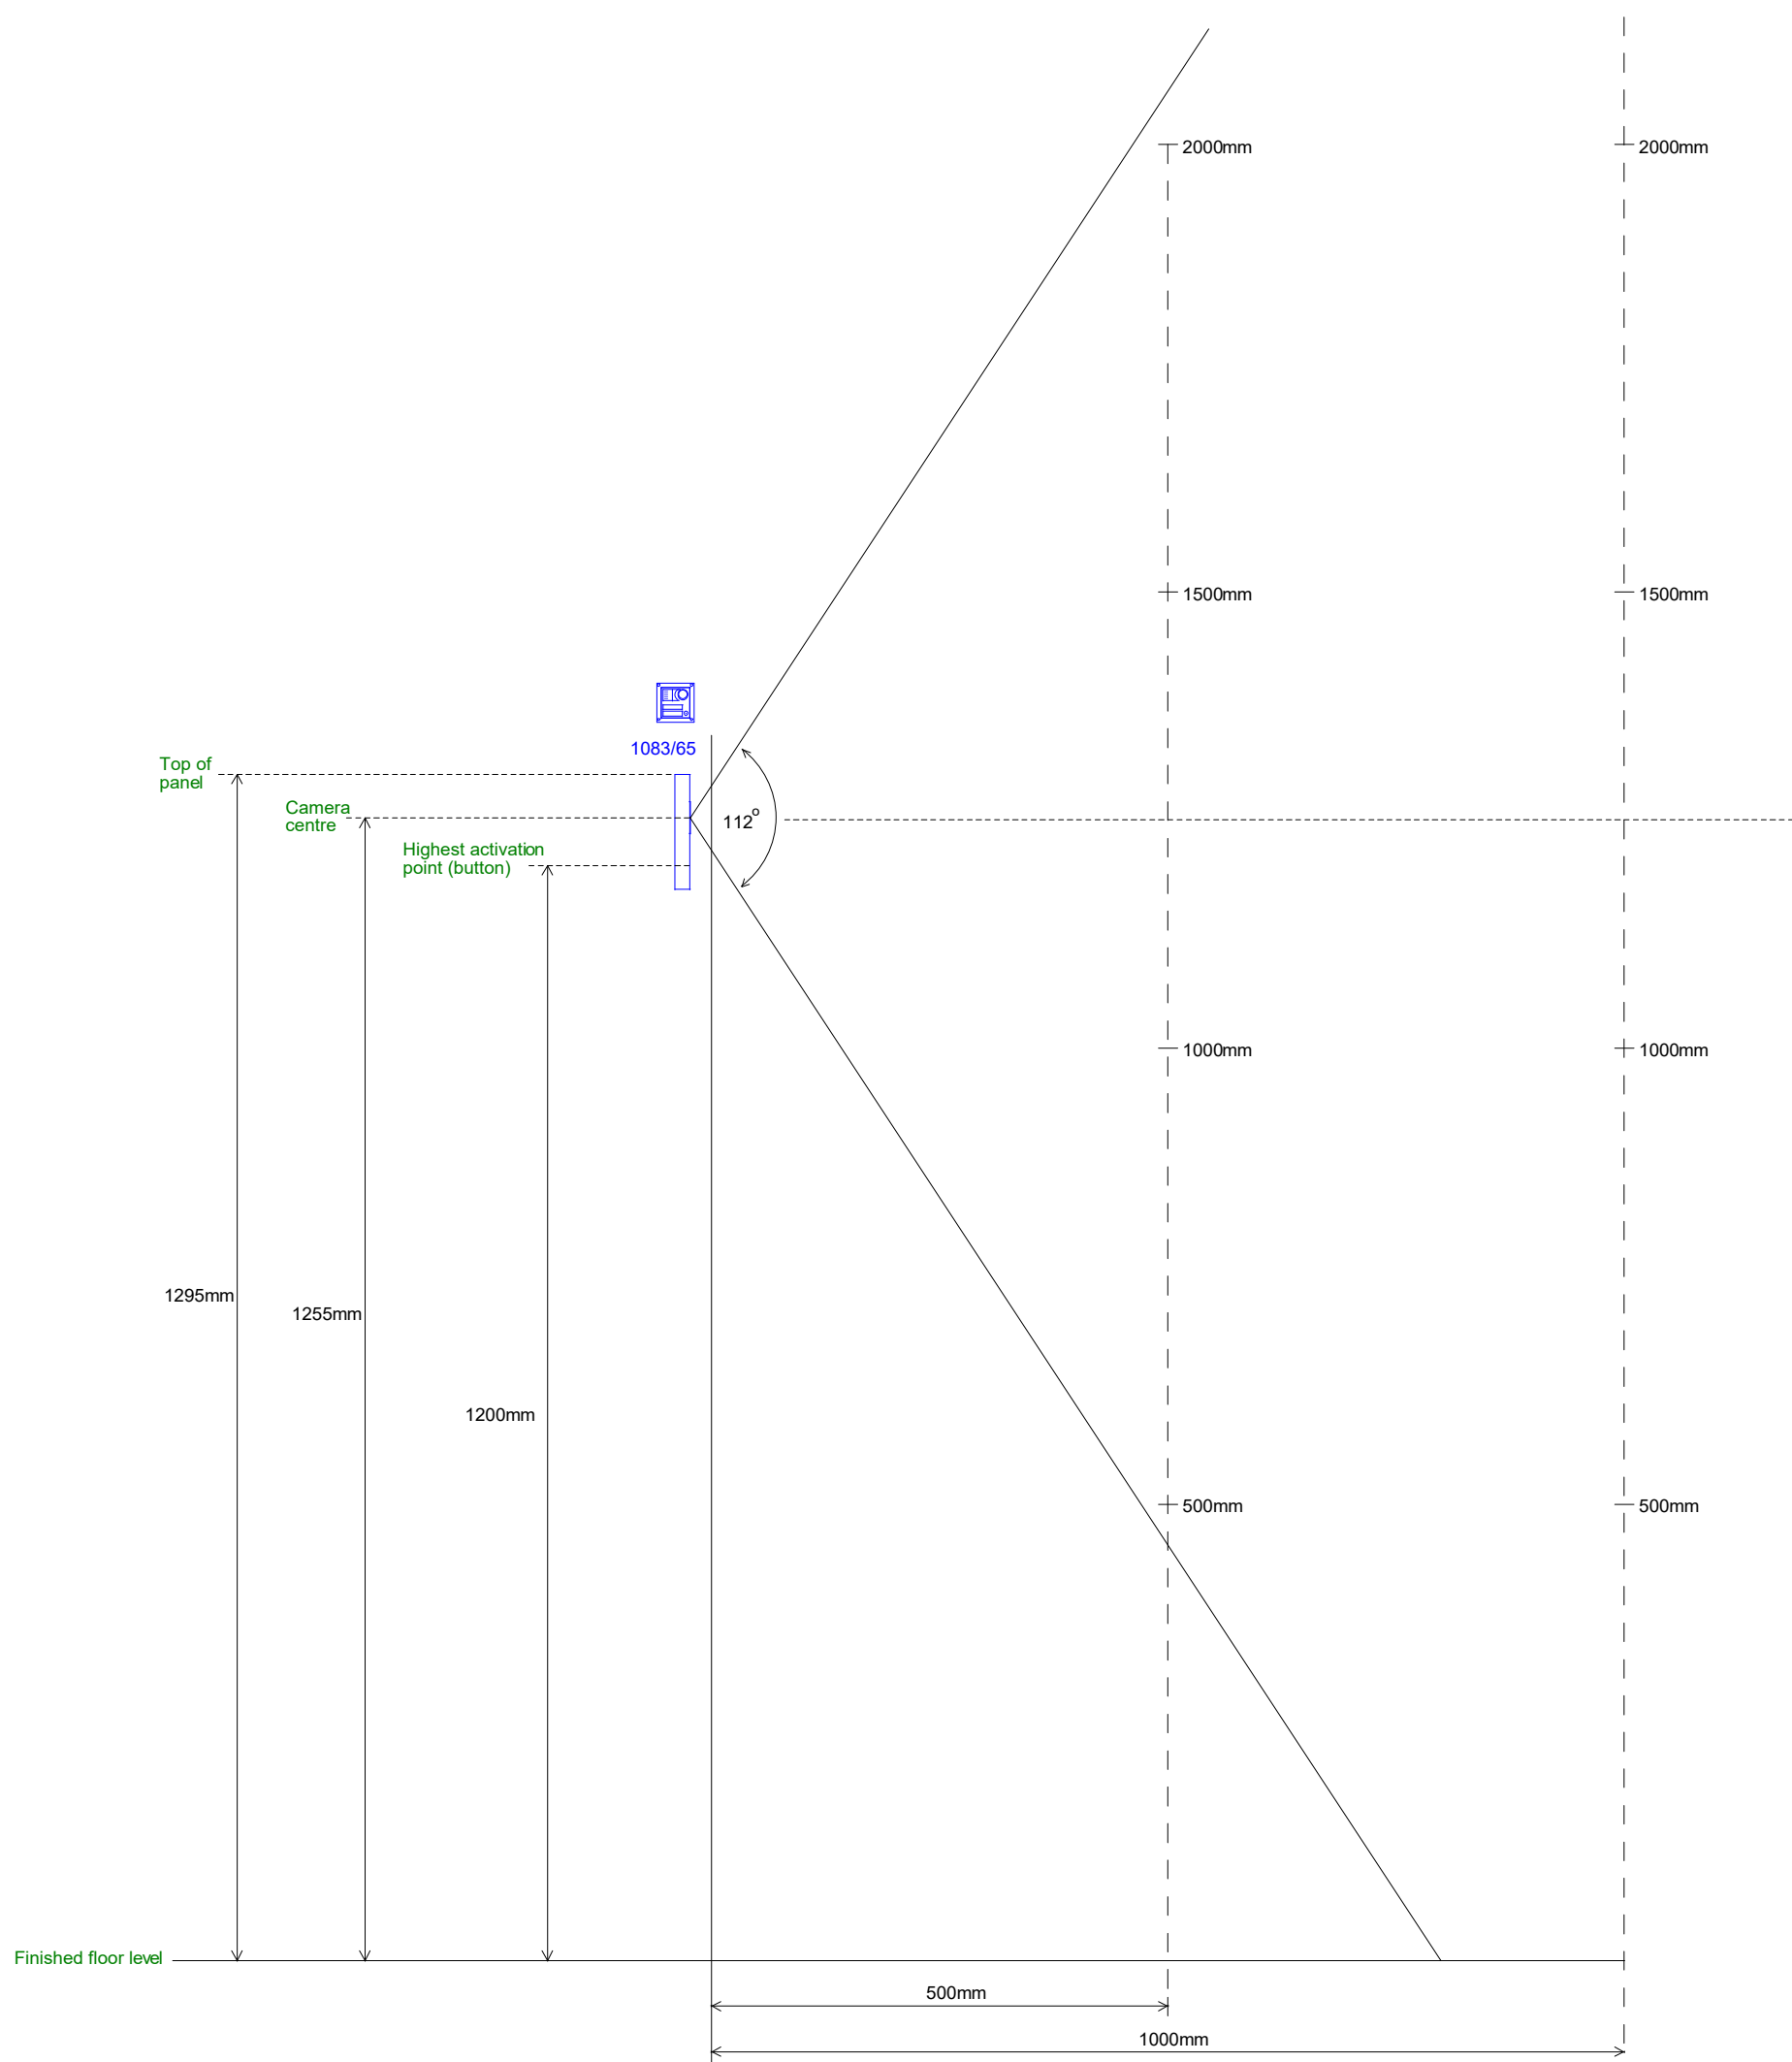

2Voice 1083/65 entry panel mounting heights & dimensions

Wheelchair Housing Design Guide (WHDG) refers to a height of 1200mm to the highest function. Following the recommended mounting height the highest activation button is located at 1200mm.

Mounting the Panel as per the manufacturers recommendations would place the camera at a height of 1255mm.

Urmet Communication & Security UK Ltd Urban Hive, Avenue West Skyline 120 Great Notley Essex CM77 7AA Tel 01376 556010 www.urmet.co.uk	Title	2Voice 1083/65 entry panel mounting heights & camera angles				
	Drawing No	UD07912				
	Date	30-9-2020	Drawn by	TC	Checked	TC
	Revision	01				