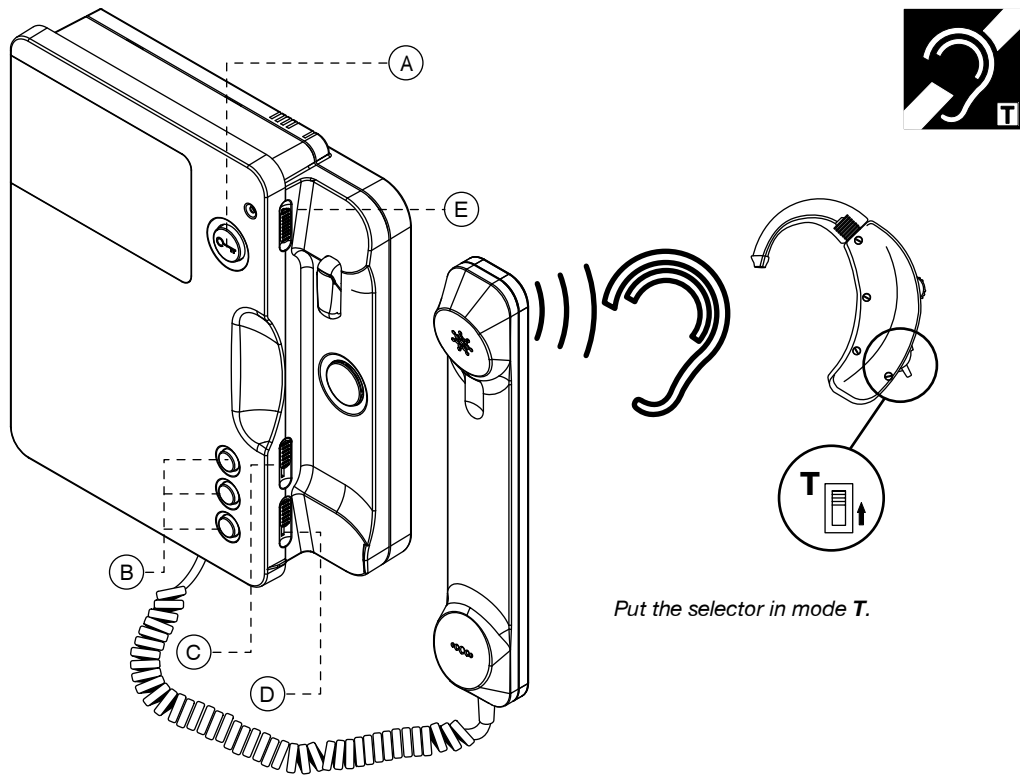

(E) CALL VOLUME CONTROL AND ADJUSTMENT

Put the selector in mode **T**.

Device compatible with all hearing aids with operating mode T (Standards ETS 300381 and EN 60118).

(A) DOOR OPENER BUTTON: the button lights up green while the monitor is on.

(B) AUXILIARY BUTTONS: used for special functions.

(C) CONTRAST ADJUSTMENT CONTROL/COLOUR

(D) BRIGHTNESS ADJUSTMENT CONTROL