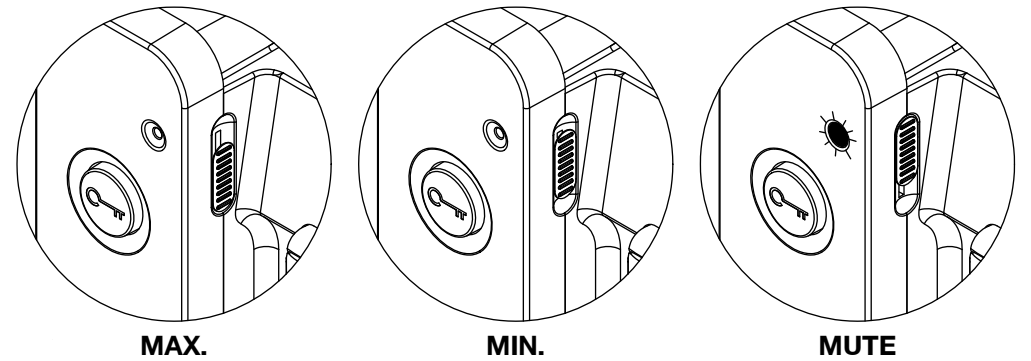

(E) CALL VOLUME CONTROL AND ADJUSTMENT

Put the selector in mode **T**.

Device compatible with all hearing aids with operating mode T (Standards ETS 300381 and EN 60118).

(A) DOOR OPENER BUTTON: the button lights up green while the monitor is on.

(B) AUXILIARY BUTTONS: used for special functions.

(C) CONTRAST ADJUSTMENT CONTROL/COLOUR

(D) BRIGHTNESS ADJUSTMENT CONTROL