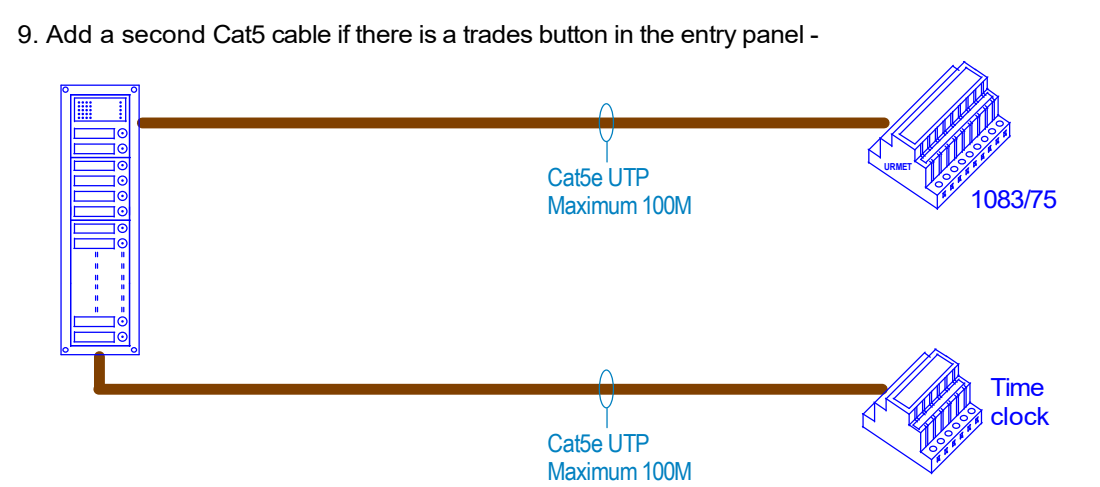

NOTES:

1. This schematic is for guidance only and should not be used for installation
2. Maximum distance from door entry panel to 1083/75 is 100m using Cat5e cable
3. Maximum distance from 1083/75 to the handset is 125m using Cat5e cable
4. Maximum distance from 1083/55 to the handset is 50m using Cat5e cable
5. Spare cores in Cat5e cable must not be used for other services -