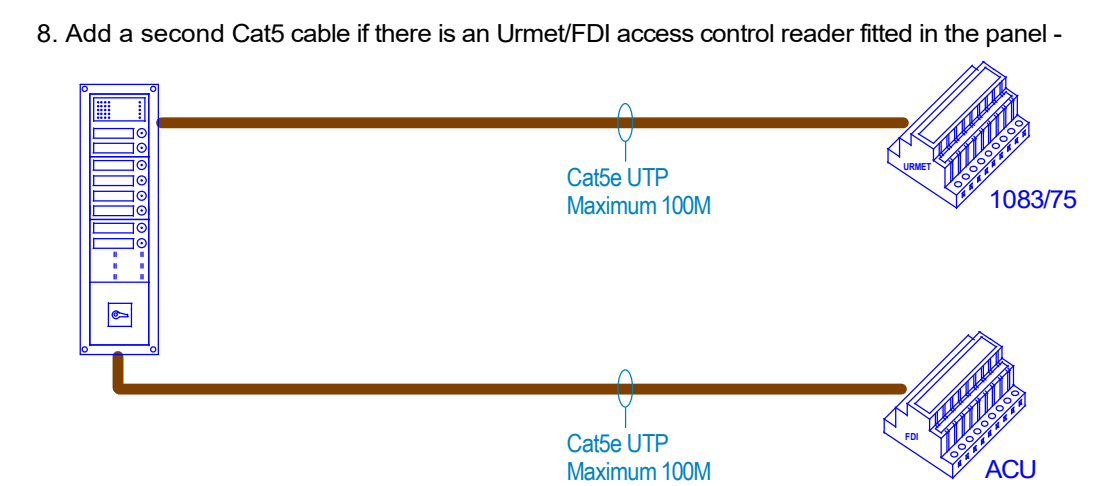

NOTES:

1. This schematic is for guidance only and should not be used for installation
2. Maximum distance from door entry panel to 1083/75 is 100m using Cat5e cable
3. Maximum distance from 1083/75 to the handset is 125m using Cat5e cable
4. Maximum distance from 1083/55 to the handset is 50m using Cat5e cable
5. Spare cores in Cat5e cable must not be used for other services -