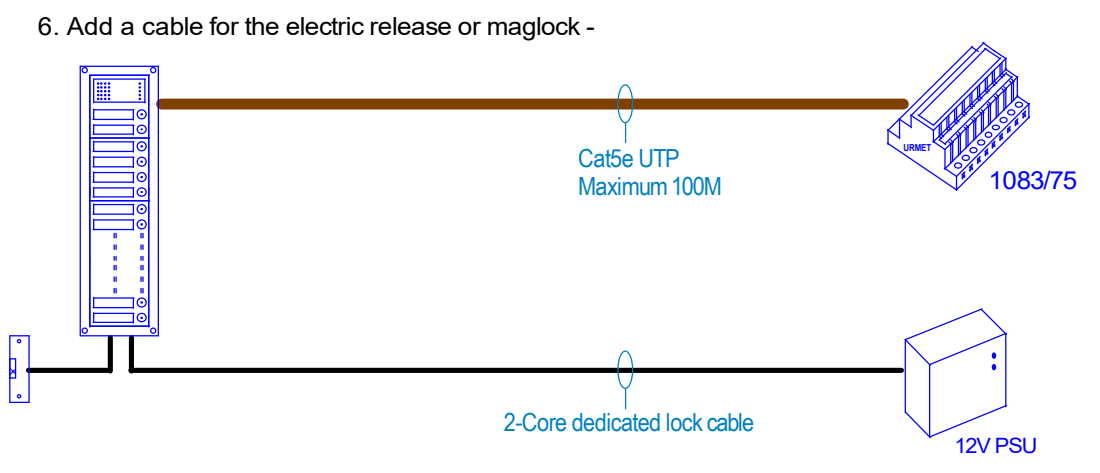

NOTES:

1. This schematic is for guidance only and should not be used for installation
2. Maximum distance from door entry panel to 1083/75 is 100m using Cat5e cable
3. Maximum distance from 1083/75 to the handset is 125m using Cat5e cable
4. Maximum distance from 1083/55 to the handset is 50m using Cat5e cable
5. Spare cores in Cat5e cable must not be used for other services -