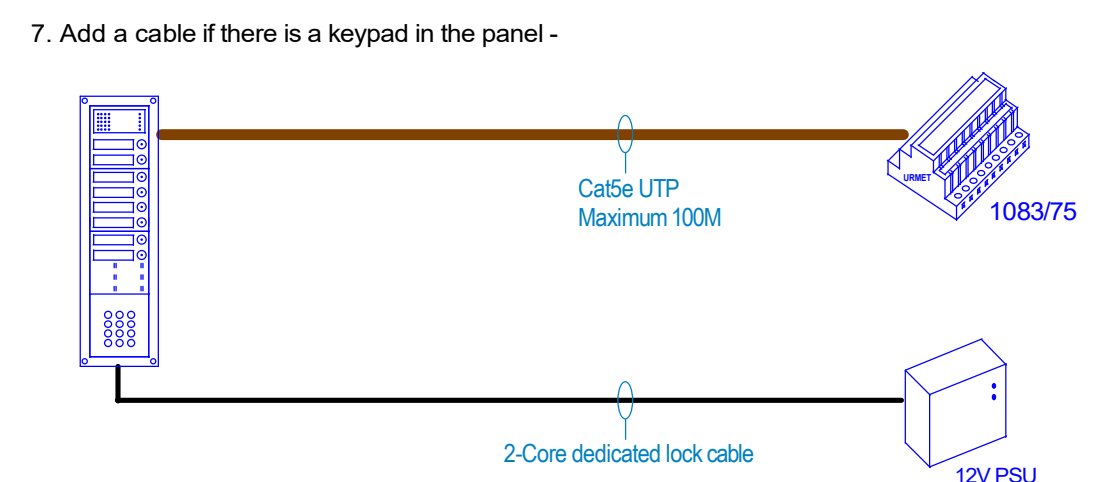

NOTES:

1. This schematic is for guidance only and should not be used for installation
2. Maximum distance from door entry panel to 1083/75 is 100m using Cat5e cable
3. Maximum distance from 1083/75 to the handset is 125m using Cat5e cable
4. Maximum distance from 1083/55 to the handset is 50m using Cat5e cable
5. Spare cores in Cat5e cable must not be used for other services -