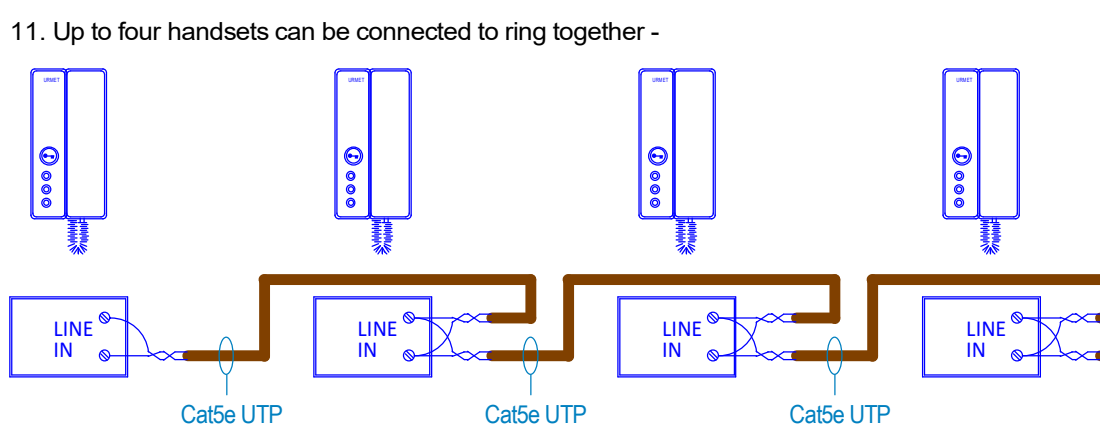

NOTES:

1. This schematic is for guidance only and should not be used for installation
2. Maximum distance from door entry panel to 1083/75 is 100m using Cat5e cable
3. Maximum distance from 1083/75 to the handset is 125m using Cat5e cable
4. Maximum distance from 1083/55 to the handset is 50m using Cat5e cable
5. Spare cores in Cat5e cable must not be used for other services -