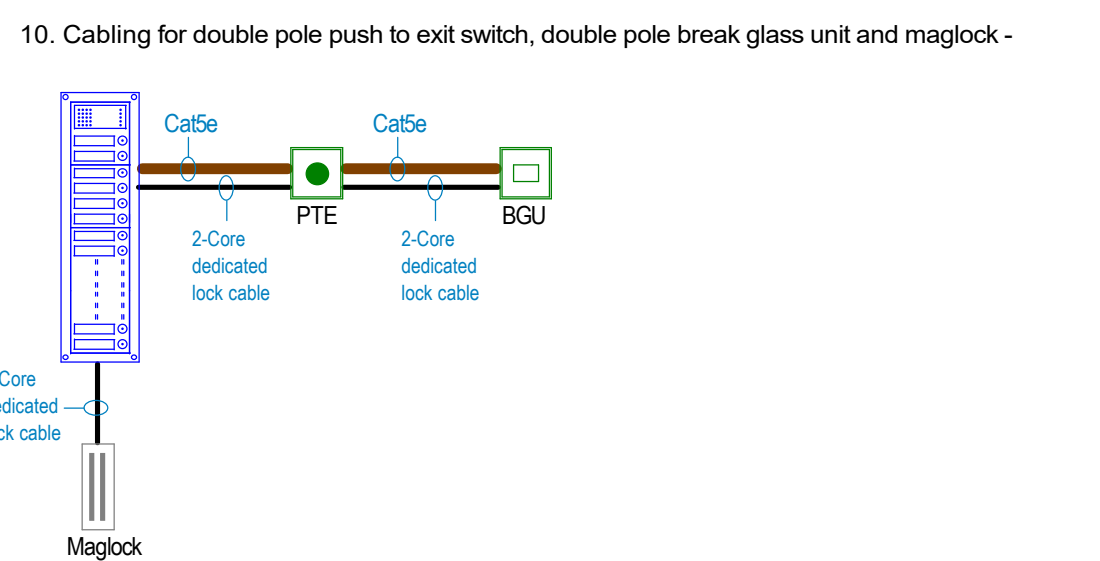

NOTES:

1. This schematic is for guidance only and should not be used for installation
2. Maximum distance from door entry panel to 1083/75 is 100m using Cat5e cable
3. Maximum distance from 1083/75 to the handset is 125m using Cat5e cable
4. Maximum distance from 1083/55 to the handset is 50m using Cat5e cable
5. Spare cores in Cat5e cable must not be used for other services -