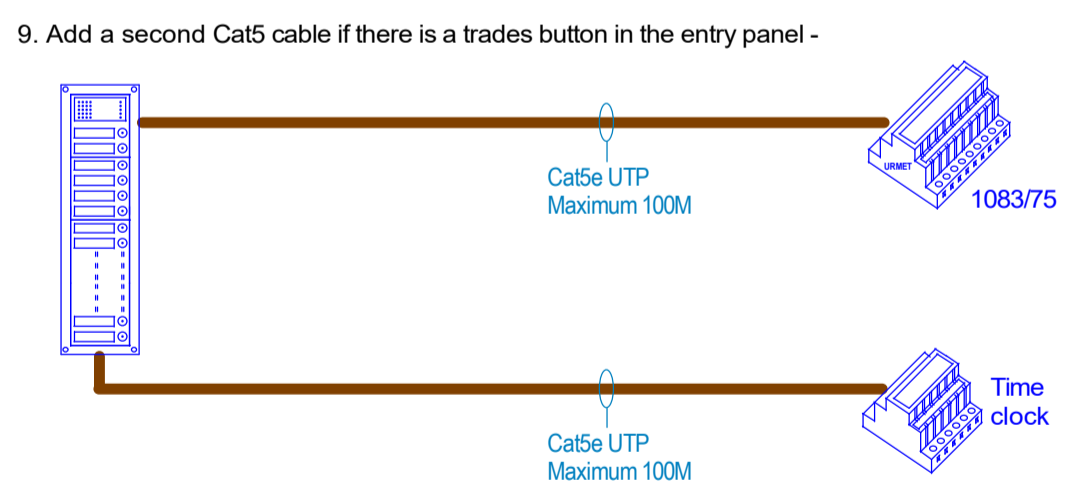

**NOTES:**

1. This schematic is for guidance only and should not be used for installation
2. Maximum distance from door entry panel to 1083/75 is 100m using Cat5e cable
3. Maximum distance from 1083/75 to the handset is 125m using Cat5e cable
4. Maximum distance from 1083/55 to the handset is 50m using Cat5e cable
5. Spare cores in Cat5e cable must not be used for other services -