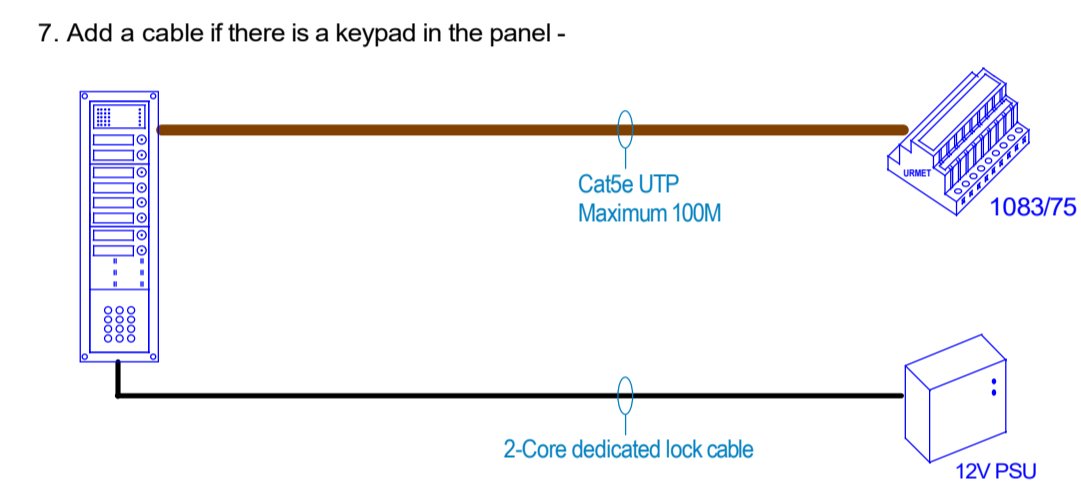

**NOTES:**

1. This schematic is for guidance only and should not be used for installation
2. Maximum distance from door entry panel to 1083/75 is 100m using Cat5e cable
3. Maximum distance from 1083/75 to the handset is 125m using Cat5e cable
4. Maximum distance from 1083/55 to the handset is 50m using Cat5e cable
5. Spare cores in Cat5e cable must not be used for other services -