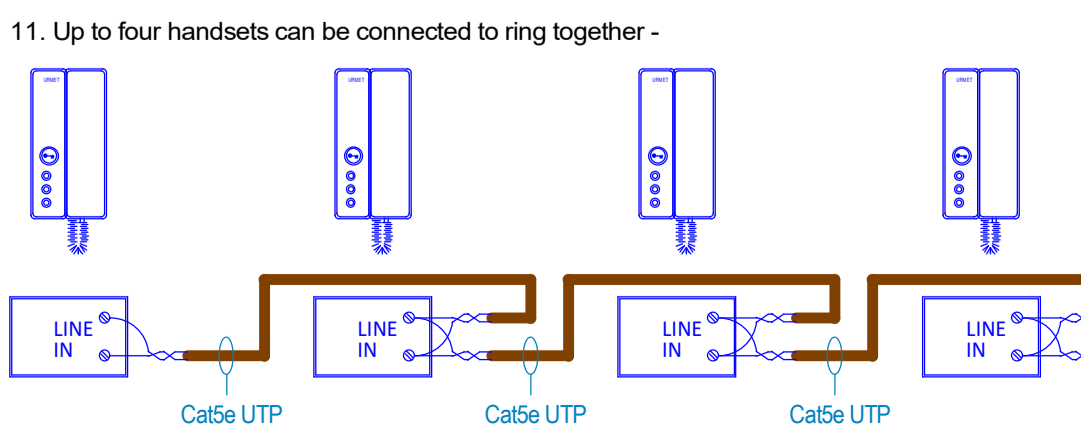

**NOTES:**

1. This schematic is for guidance only and should not be used for installation
2. Maximum distance from door entry panel to 1083/75 is 100m using Cat5e cable
3. Maximum distance from 1083/75 to the handset is 125m using Cat5e cable
4. Maximum distance from 1083/55 to the handset is 50m using Cat5e cable
5. Spare cores in Cat5e cable must not be used for other services -