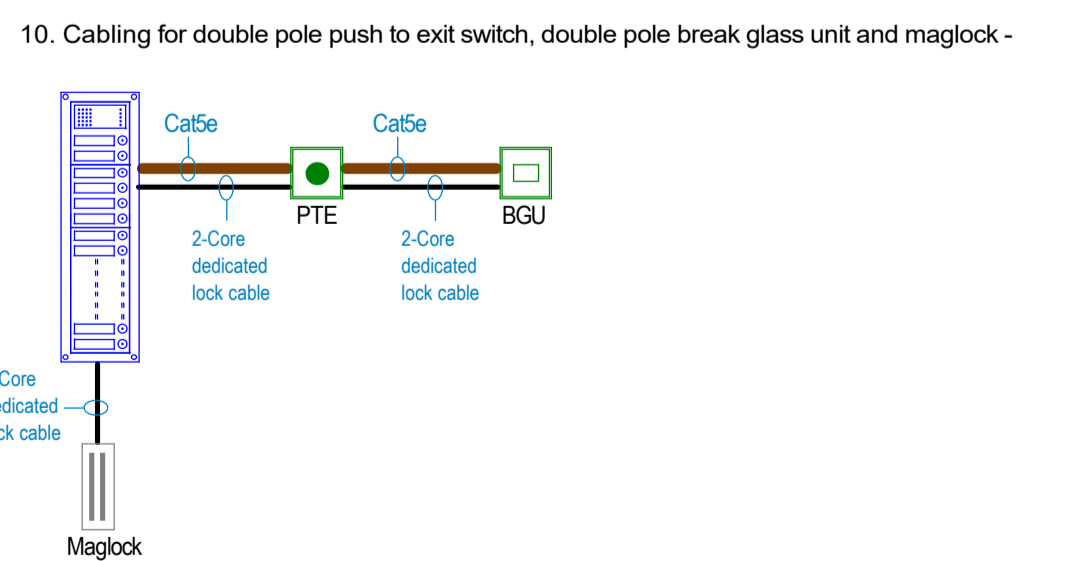

**NOTES:**

1. This schematic is for guidance only and should not be used for installation
2. Maximum distance from door entry panel to 1083/75 is 100m using Cat5e cable
3. Maximum distance from 1083/75 to the handset is 125m using Cat5e cable
4. Maximum distance from 1083/55 to the handset is 50m using Cat5e cable
5. Spare cores in Cat5e cable must not be used for other services -