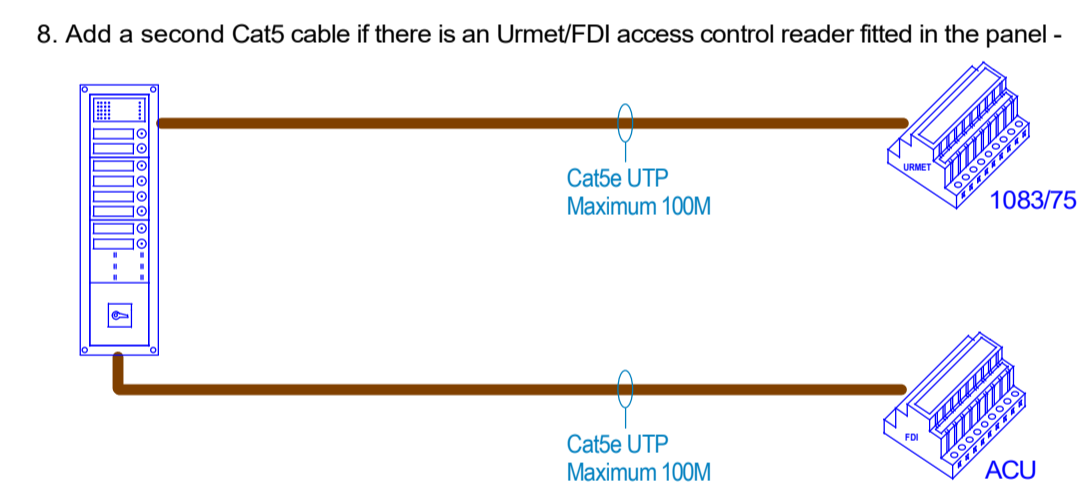

**NOTES:**

1. This schematic is for guidance only and should not be used for installation
2. Maximum distance from door entry panel to 1083/75 is 100m using Cat5e cable
3. Maximum distance from 1083/75 to the handset is 125m using Cat5e cable
4. Maximum distance from 1083/55 to the handset is 50m using Cat5e cable
5. Spare cores in Cat5e cable must not be used for other services -