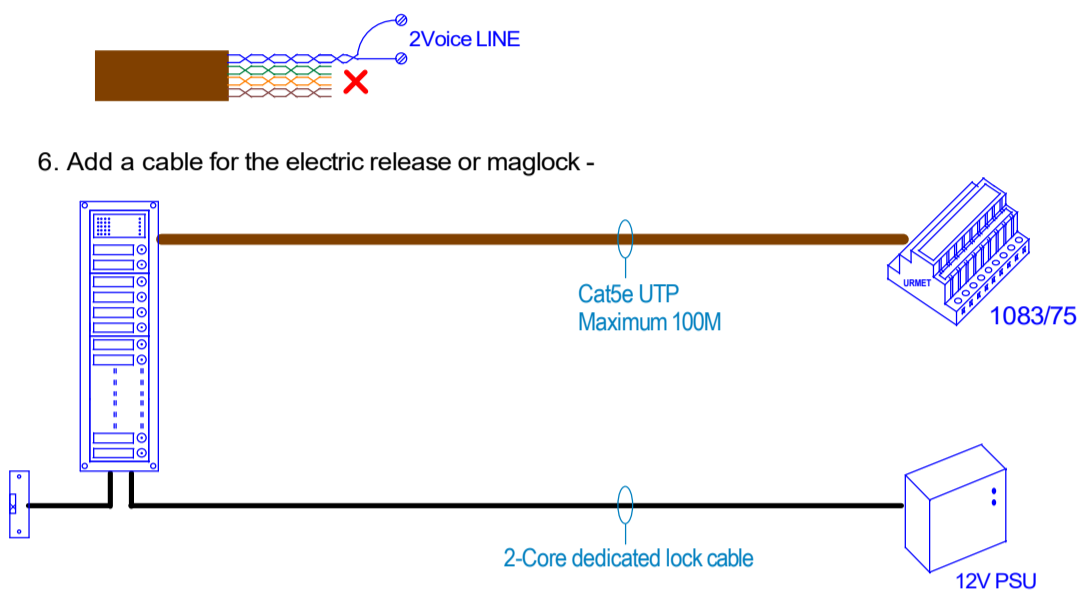

**NOTES:**

1. This schematic is for guidance only and should not be used for installation
2. Maximum distance from door entry panel to 1083/75 is 100m using Cat5e cable
3. Maximum distance from 1083/75 to the handset is 125m using Cat5e cable
4. Maximum distance from 1083/55 to the handset is 50m using Cat5e cable
5. Spare cores in Cat5e cable must not be used for other services -