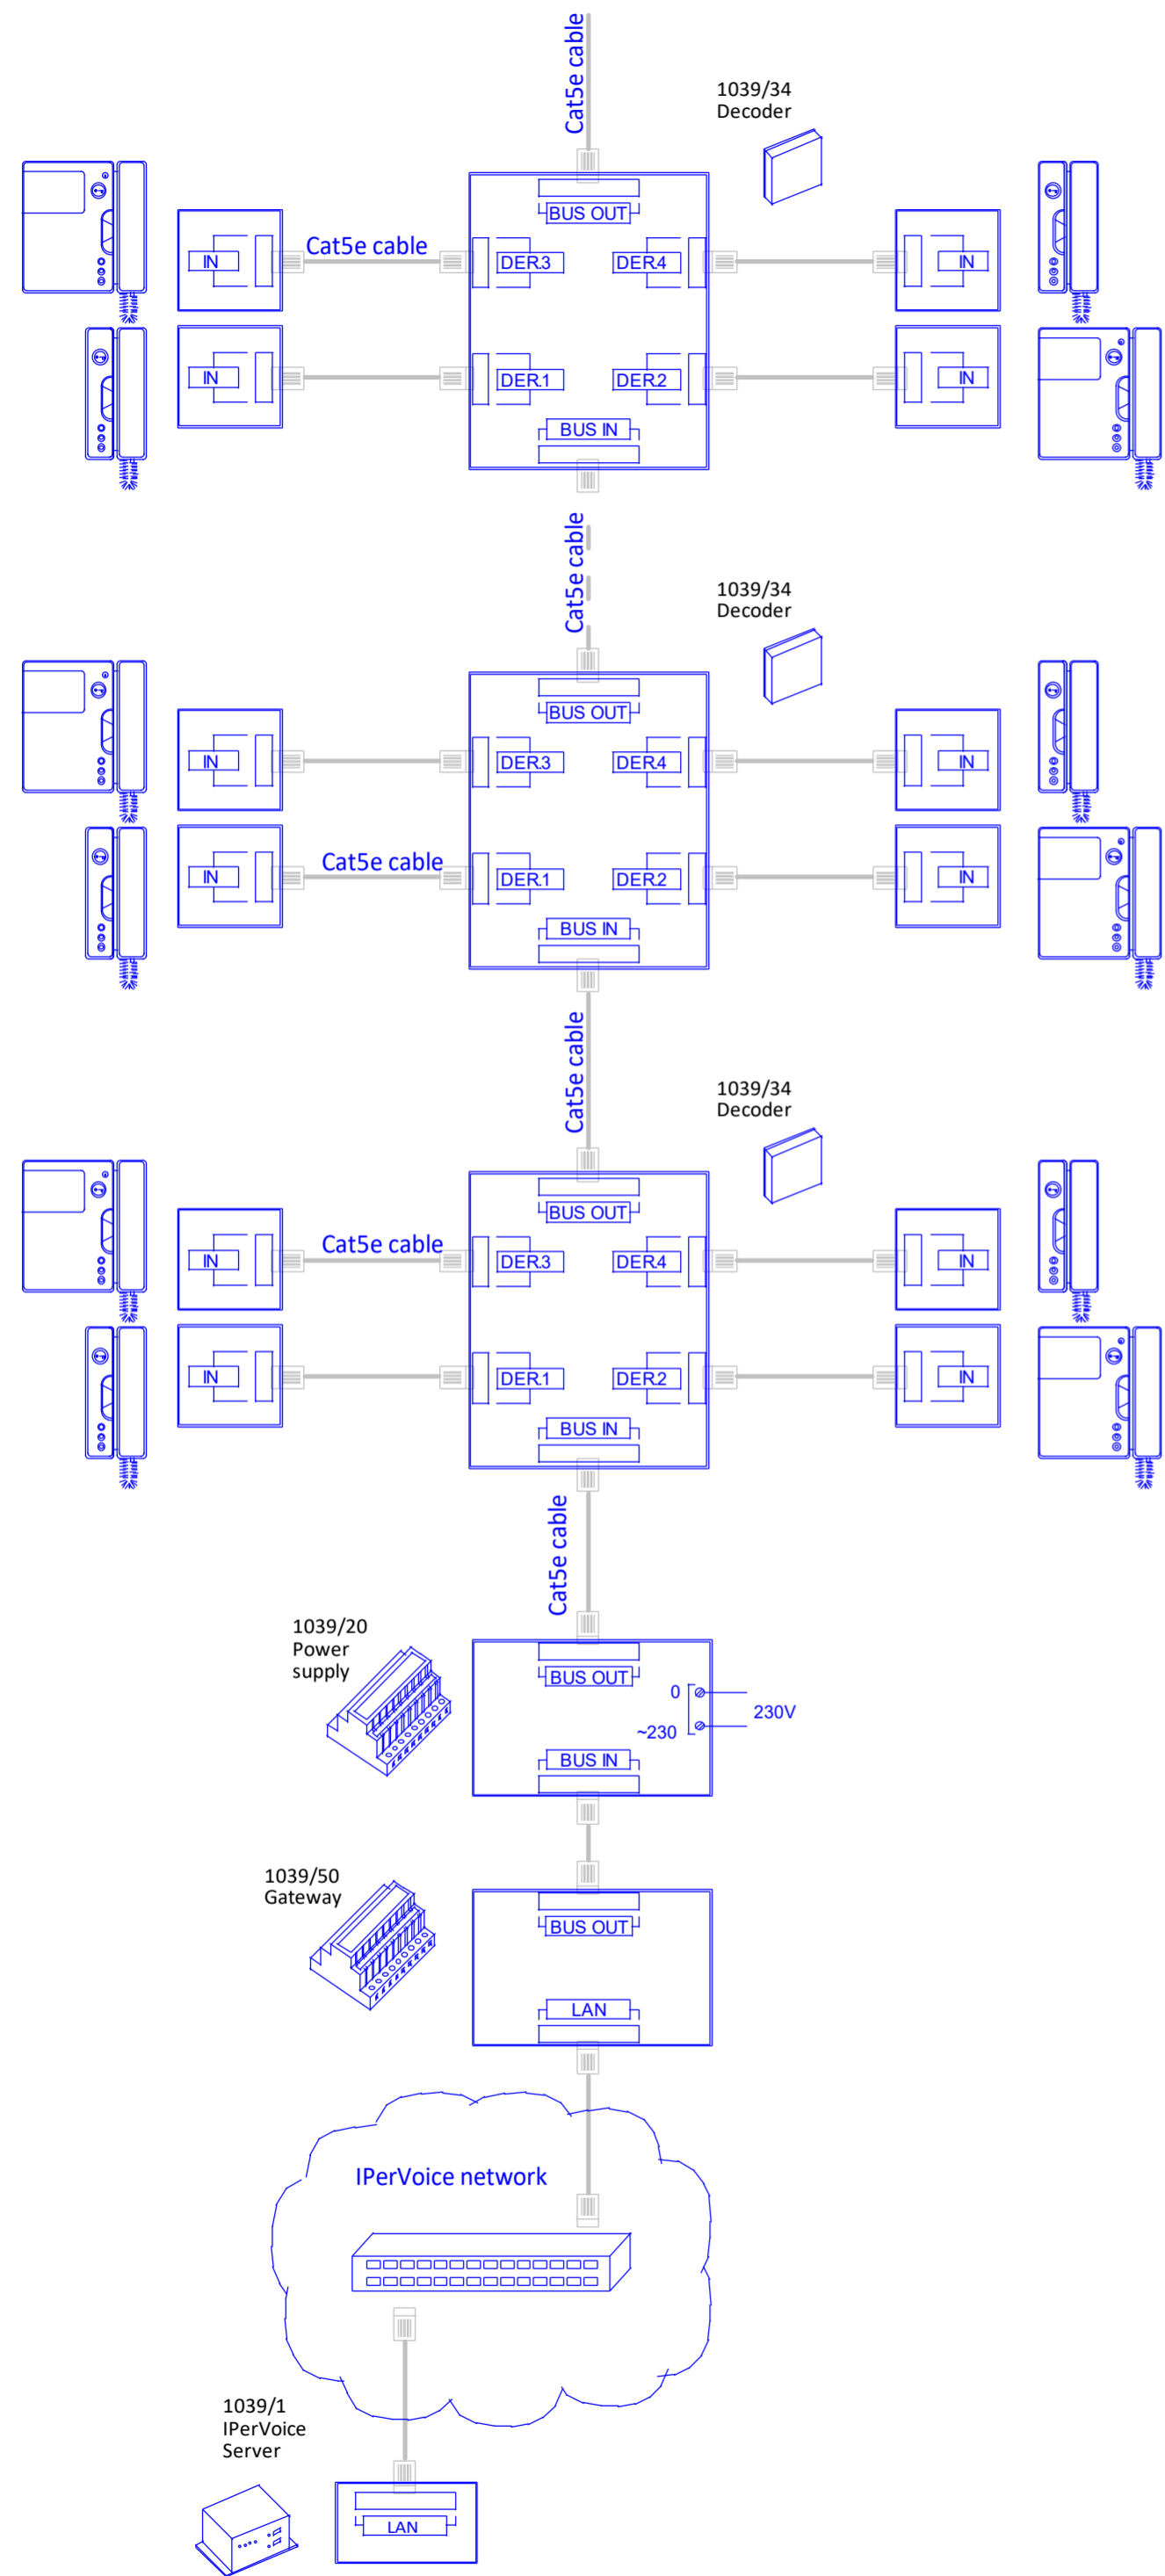

IPerVoice riser cabling and connections

IPerCom riser cabling and connections

Online training available here -

Urmet Communication & Security UK Ltd Urban Hive, Avenue West Skyline 120 Great Notley Essex CM77 7AA www.urmet.co.uk	Title	IPerVoice to IPerCom riser conversion				
	Drawing No	UD08414				
	Date	12-12-2022	Drawn by	TC	Checked	DB
	Revision	01				