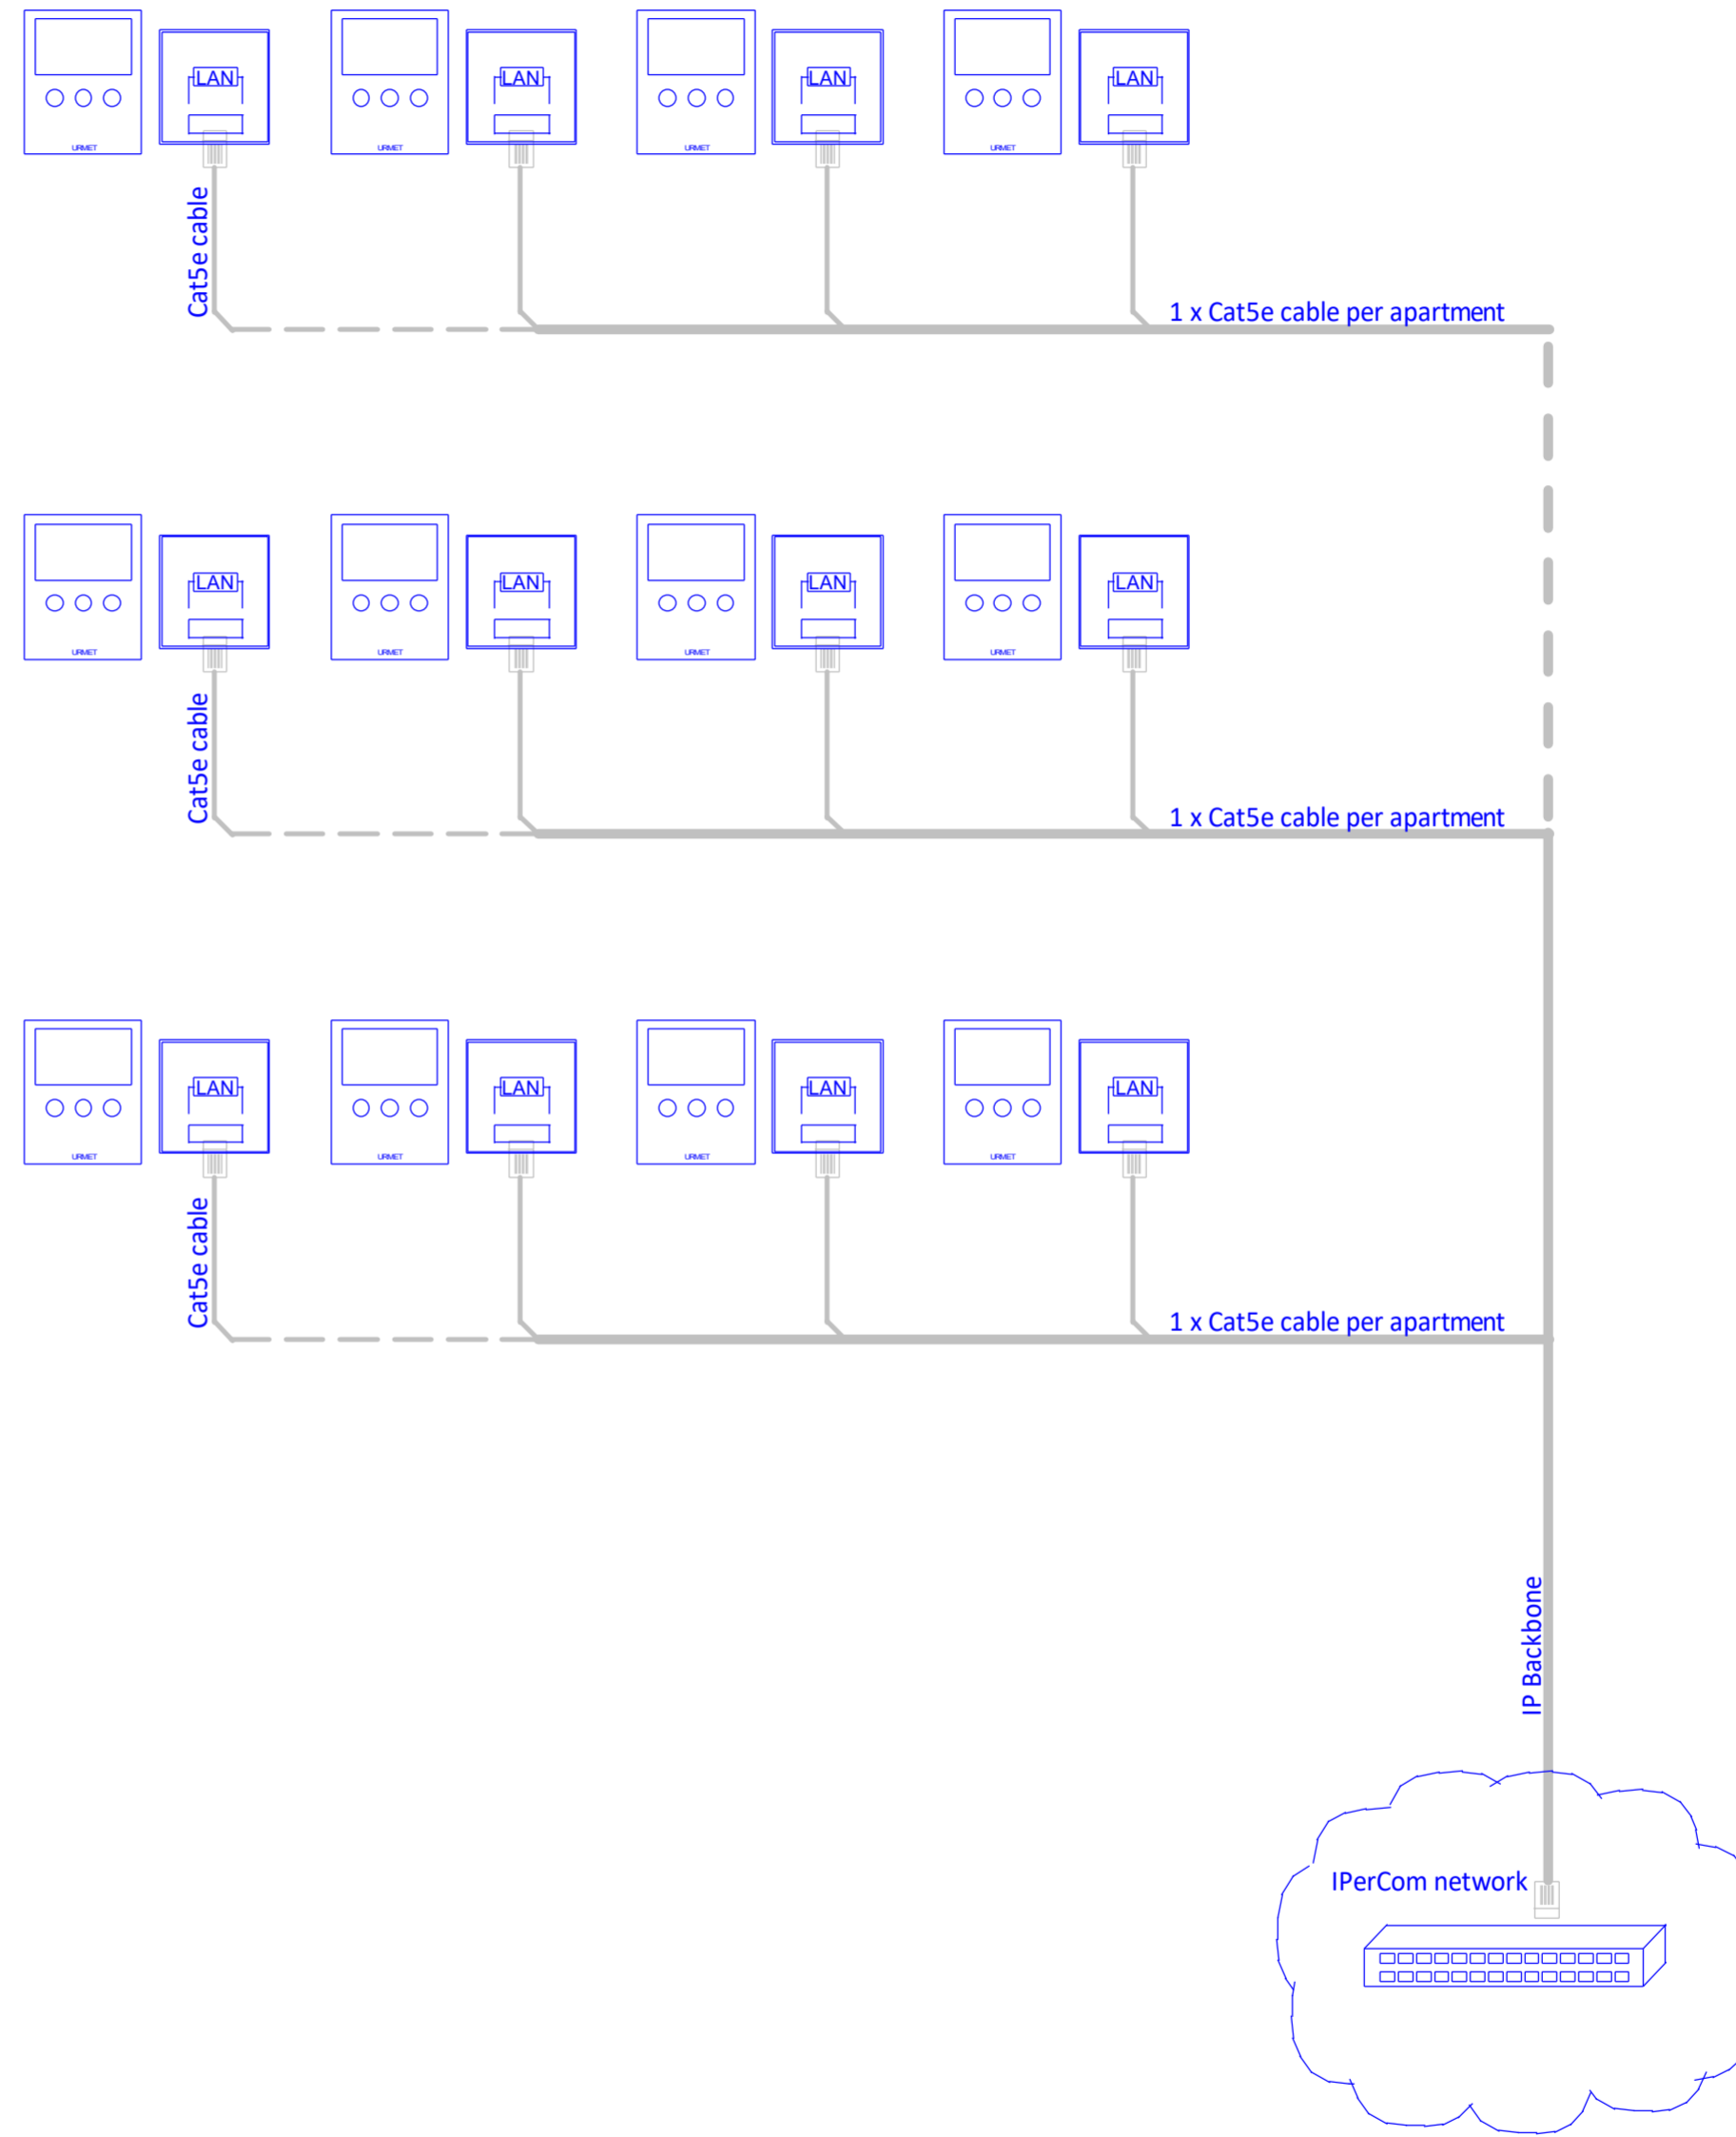

IPerVoice riser cabling and connections

IPerCom riser cabling and connections

Online training available here -

Urmet Communication & Security UK Ltd Urban Hive, Avenue West Skyline 120 Great Notley Essex CM77 7AA www.urmet.co.uk	Title	IPerVoice to IPerCom riser conversion				
	Drawing No	UD08414				
	Date	12-12-2022	Drawn by	TC	Checked	DB
	Revision	01				