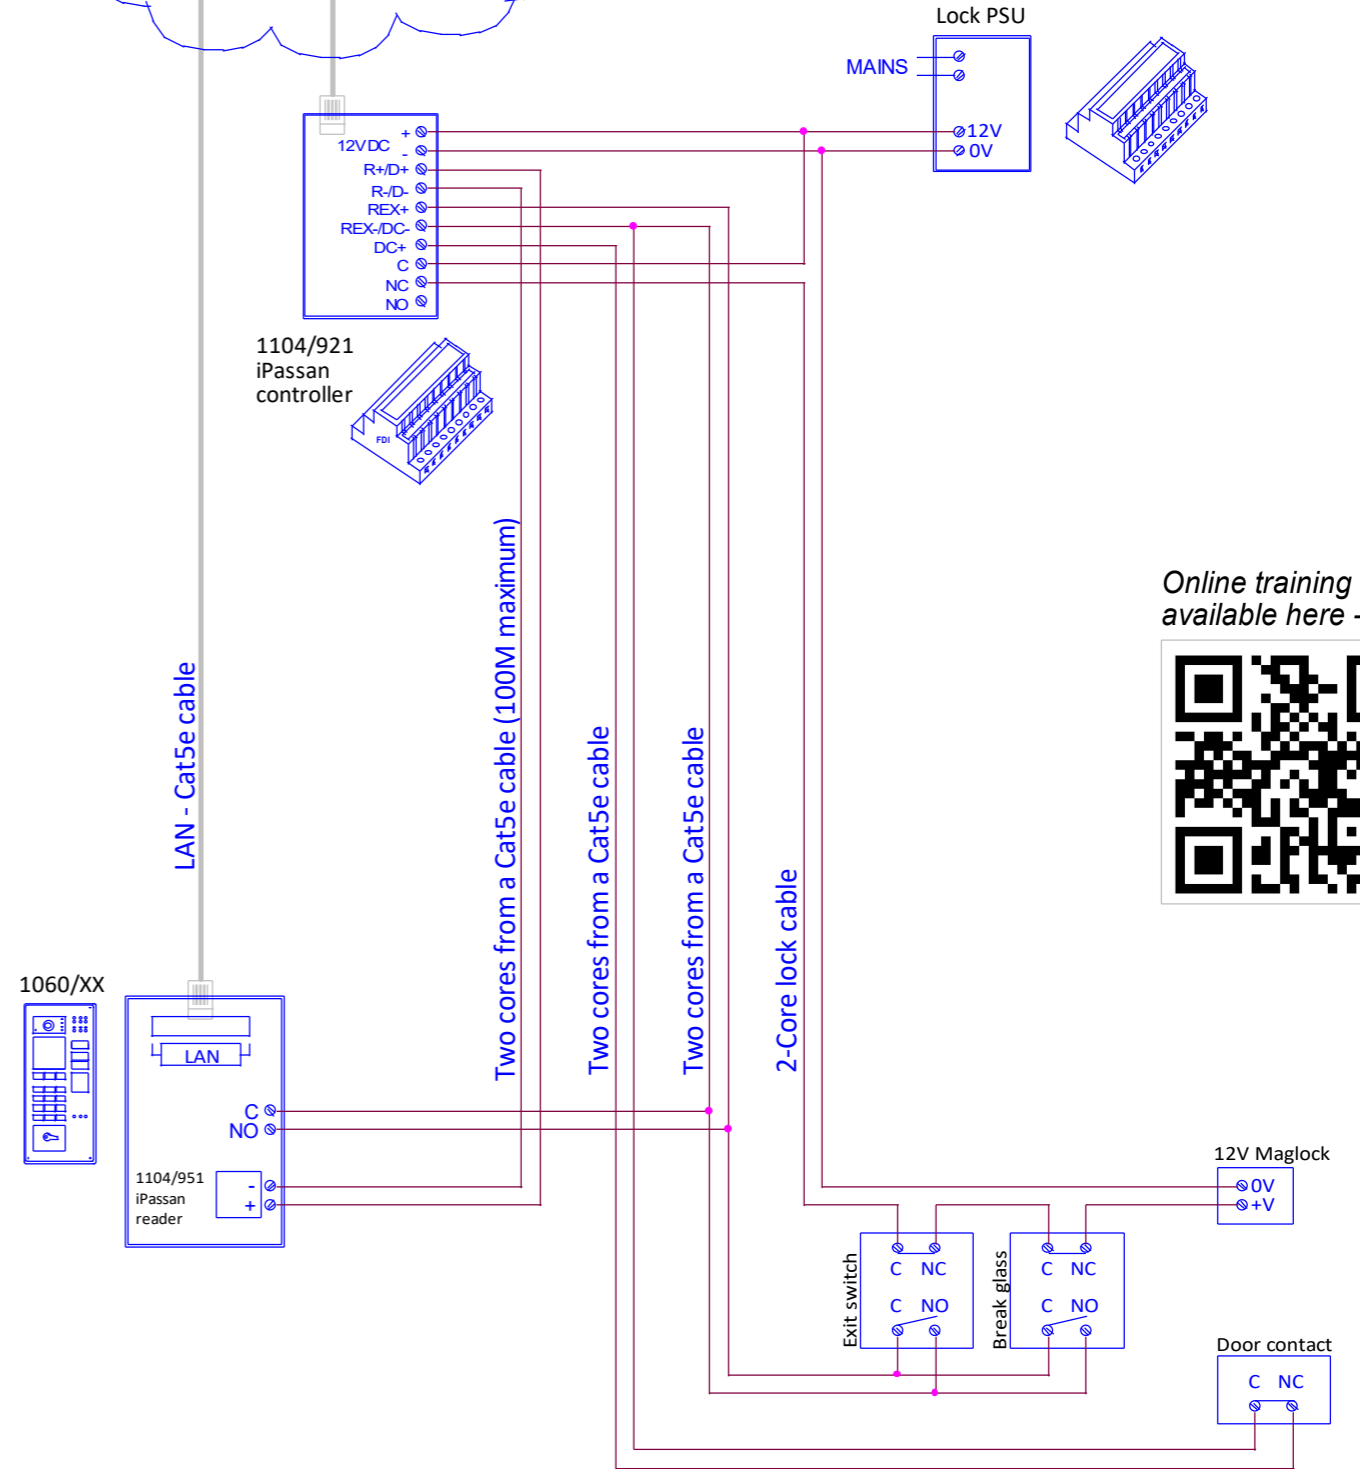

IPerVoice PoE IP panel with embedded reader cabling and connections

iPassan/IPerCom reader cabling and connections

Online training available here -

Urmet Communication & Security UK Ltd Urban Hive, Avenue West Skyline 120 Great Notley Essex CM77 7AA www.urmet.co.uk	Title		<i>IPerVoice to iPassan/IPerCom conversion</i>			
	Drawing No	UD08421				
	Date	12-12-2022	Drawn by	TC	Checked	DB
	Revision	01				