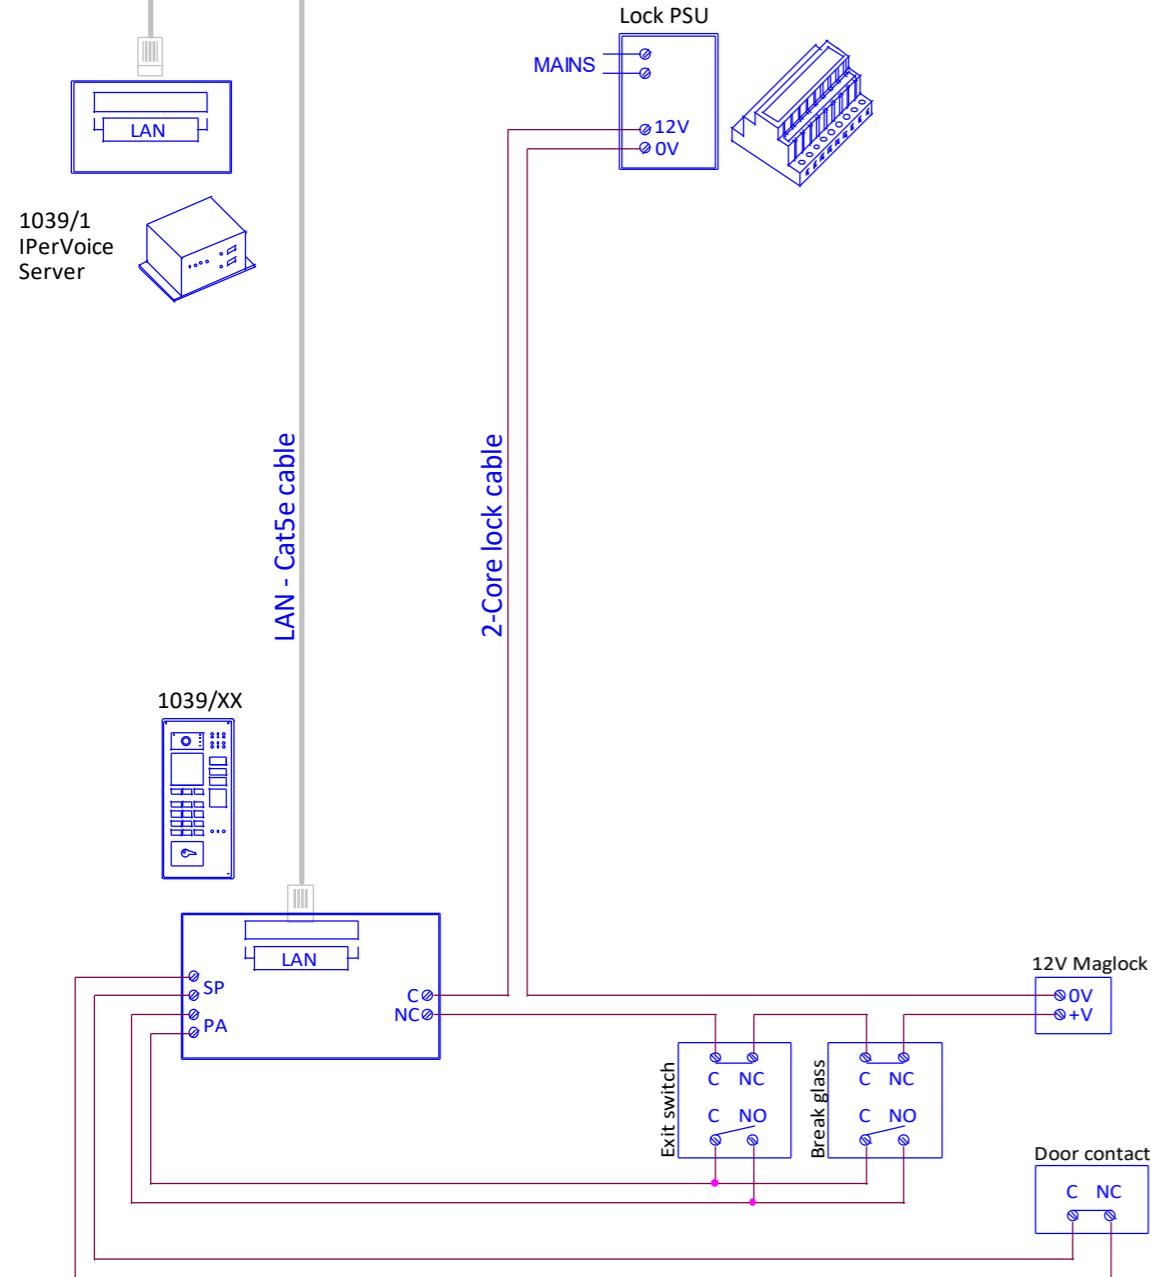

IPerVoice PoE IP panel with embedded reader cabling and connections

iPassan/IPerCom reader cabling and connections

Online training available here -

Urmet Communication & Security UK Ltd Urban Hive, Avenue West Skyline 120 Great Notley Essex CM77 7AA www.urmet.co.uk	Title		<i>IPerVoice to iPassan/IPerCom conversion</i>			
	Drawing No	UD08421				
	Date	12-12-2022	Drawn by	TC	Checked	DB
	Revision	01				