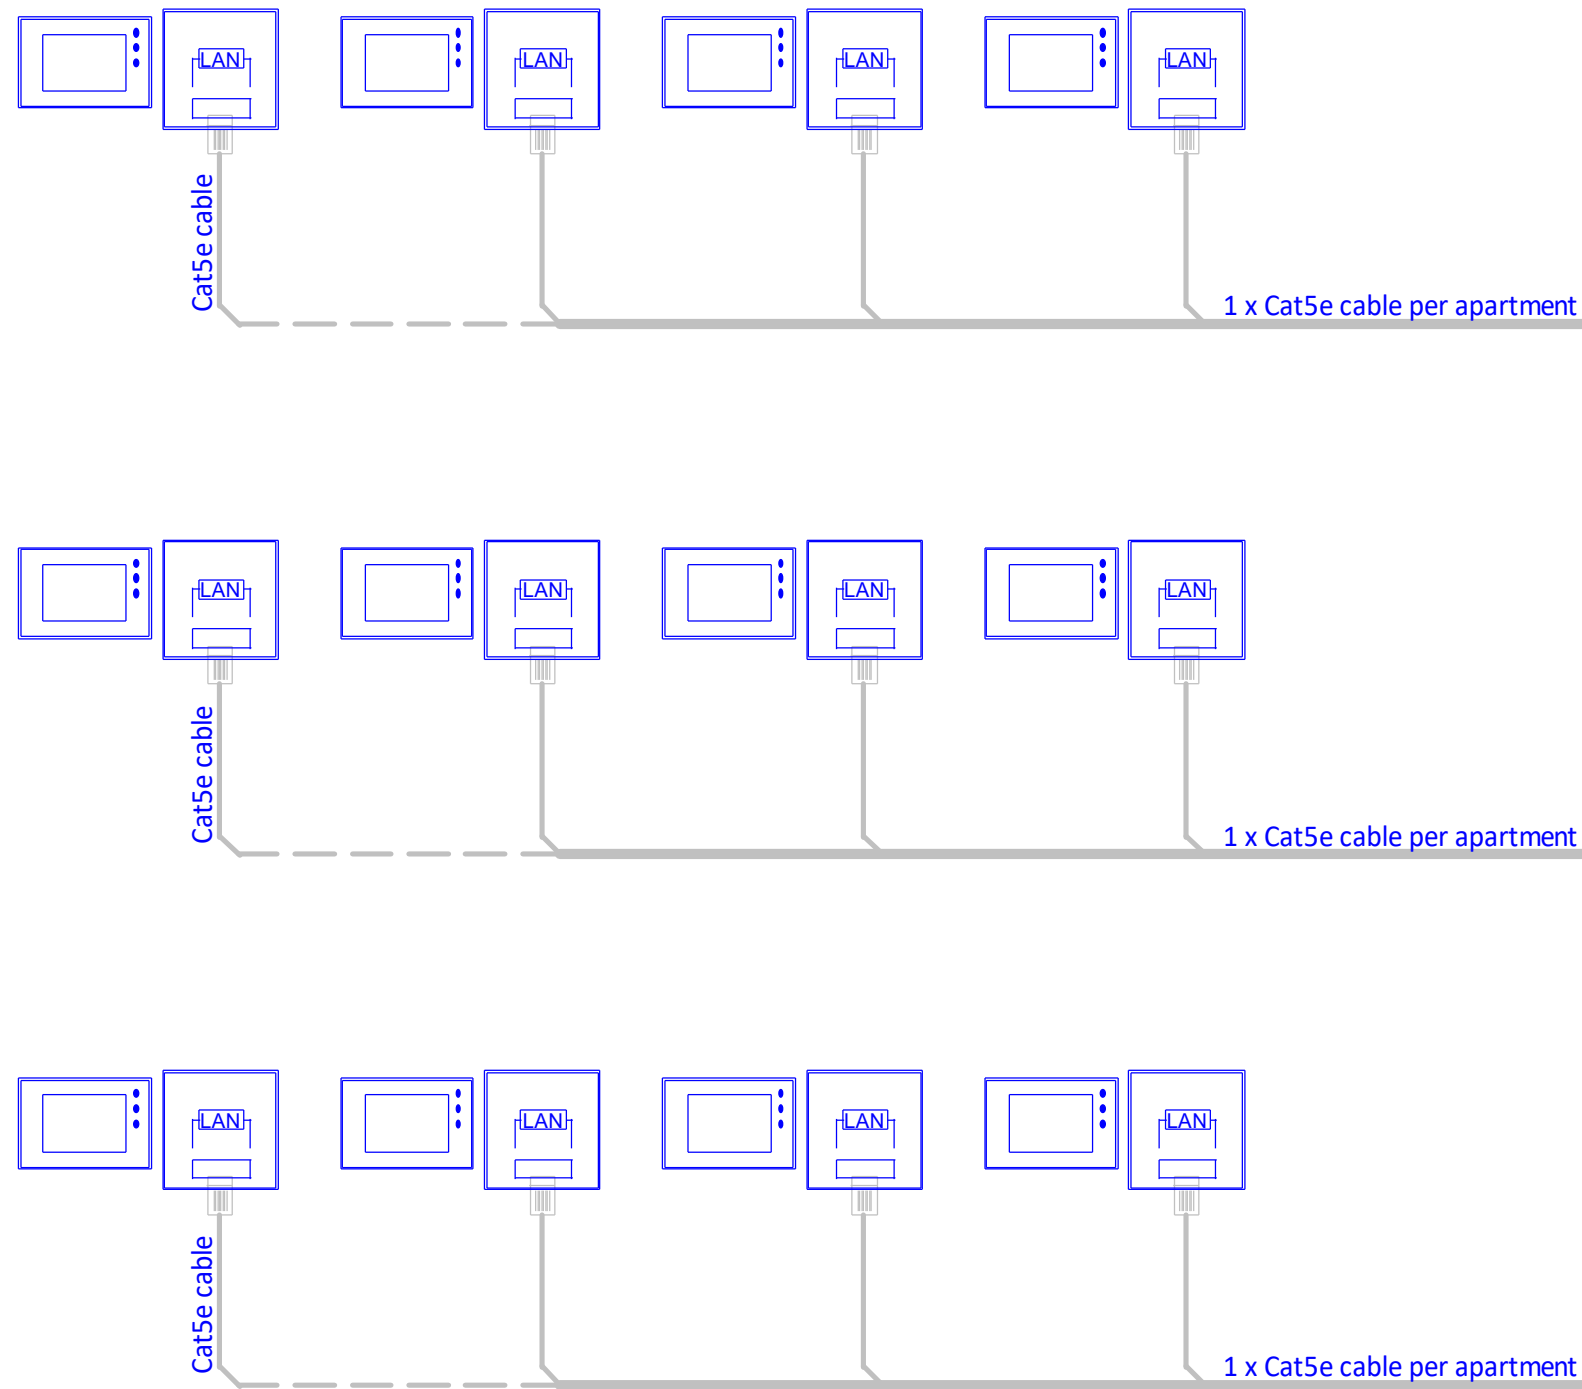

IPerVoice riser cabling and connections

IPerCom riser cabling and connections

Online training available here -

Urmet Communication & Security UK Ltd Urban Hive, Avenue West Skyline 120 Great Notley Essex CM77 7AA www.urmet.co.uk	Title	IPerVoice to IPerCom riser conversion				
	Drawing No	UD08428				
	Date	12-12-2022	Drawn by	TC	Checked	DB
	Revision	01				