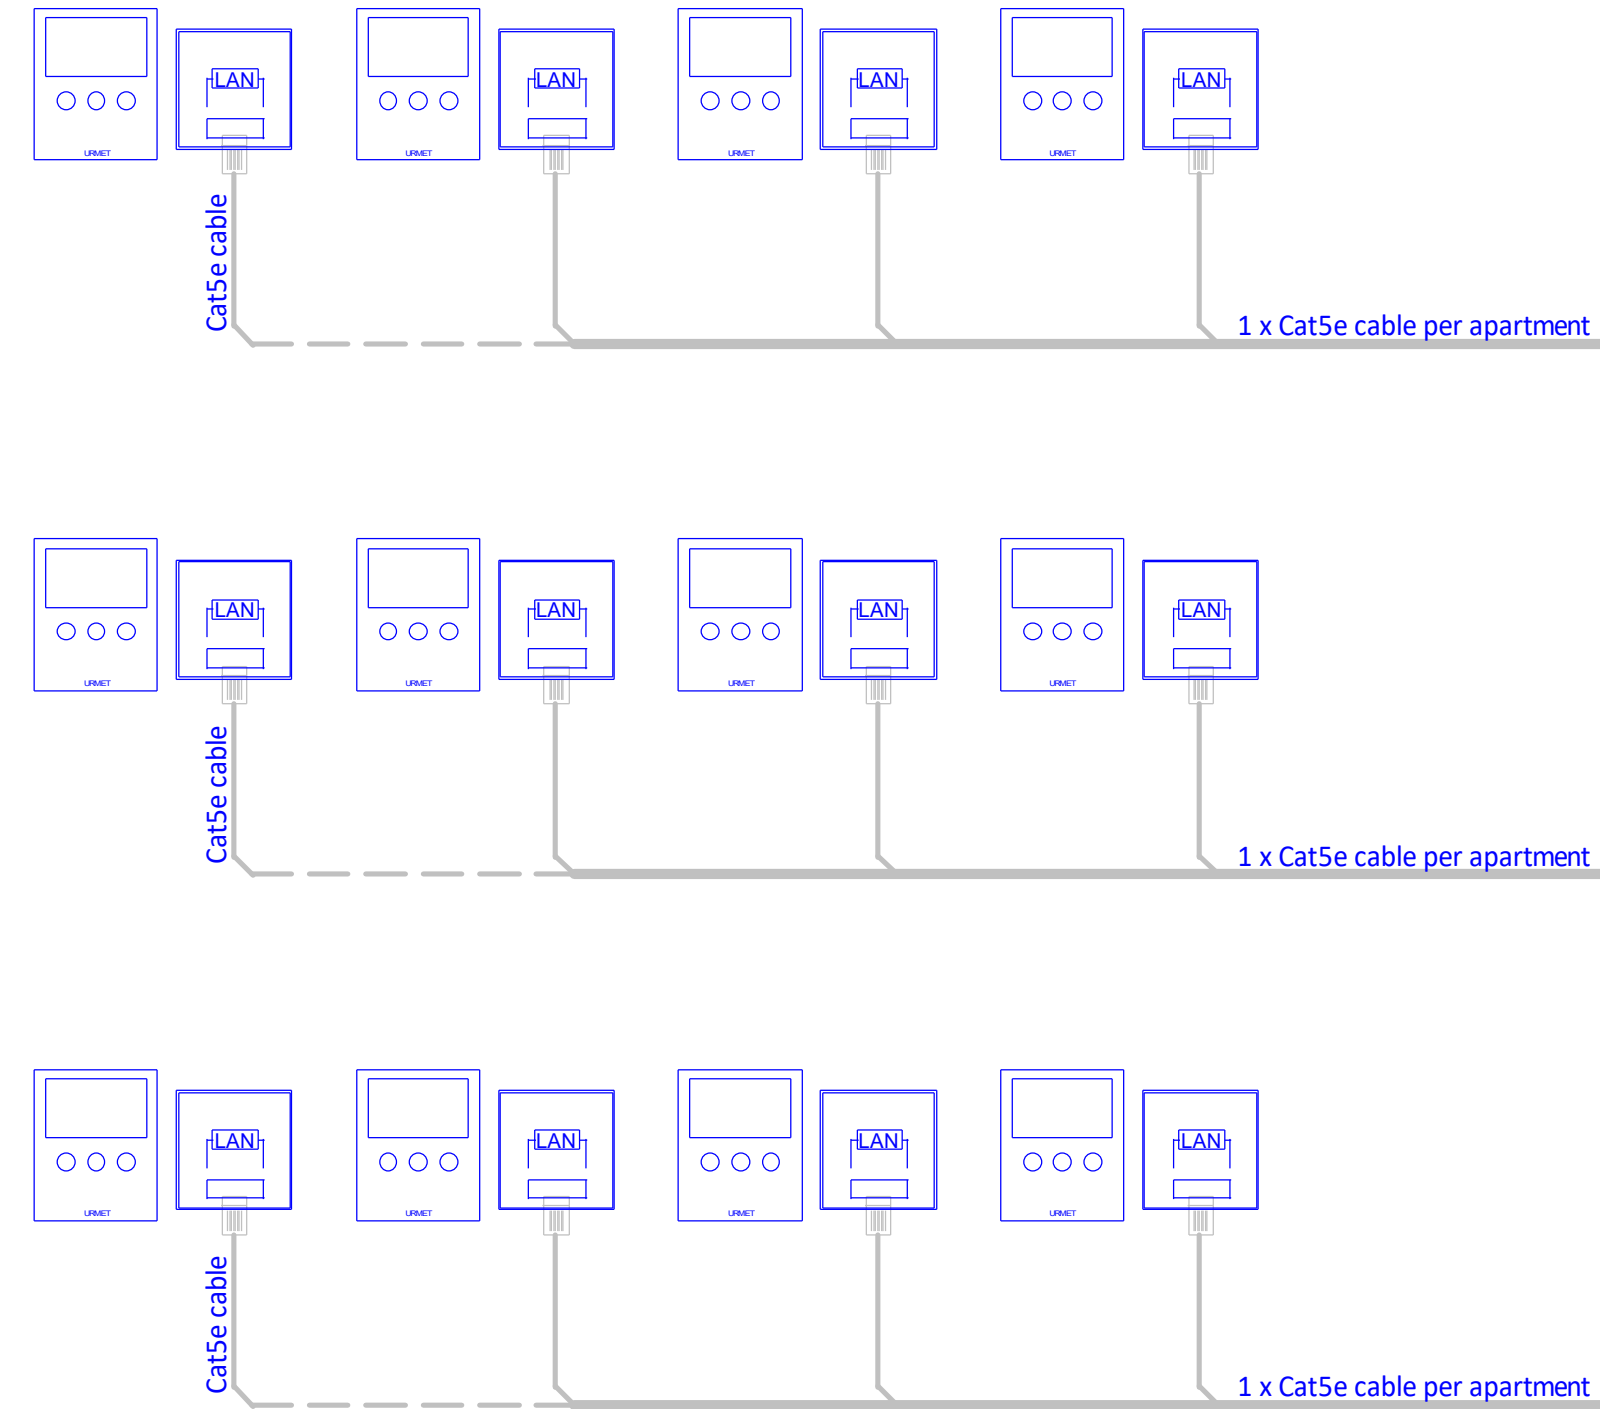

IPerVoice riser cabling and connections

IPerCom riser cabling and connections

Online training available here -

Urmet Communication & Security UK Ltd Urban Hive, Avenue West Skyline 120 Great Notley Essex CM77 7AA www.urmet.co.uk	Title	IPerVoice to IPerCom riser conversion				
	Drawing No	UD08428				
	Date	12-12-2022	Drawn by	TC	Checked	DB
	Revision	01				